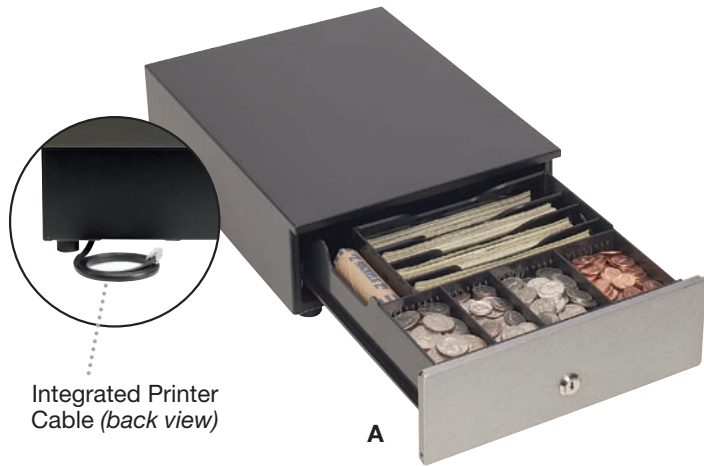

Ample
media
storage

NEW! Dual media slots

The new Compact Cash Drawer has its own unique design.

Electronic, Printer-Driven Cash Drawers

**NEW
COLORS
AND
FEATURES!**

A

B

C

MMF-VAL1416E-06
4 bills / 5 coins till
14"W x 16"D

MMF-VAL1313E-06
4 bills / 5 coins till
13"W x 13"D

C. 16" Cash Drawers

MMF-VL1616E-04 (Black)
MMF-VL1616E-06 (White with
Stainless Steel Front)
5 bill / 8 coins till
16"W x 16"D

MMF-VL1616CE-04 (Black)
4 bill / 8 coins till
16"W x 16"D

MMF-VL1616USB-04 (Black)
USB, 5 bill / 8 coins till
16"W x 16"D

NEW! Mobile and Compact Cash Drawer

Electronic, printer-driven Compact Cash Drawer with enhanced transaction and customer communication capabilities. Combine them with the new MMF POS rotating and lockable Tablet Enclosures and Stands.

Integrated Printer Cable (back view)

A

A. Compact Cash Drawer

MMF-VAL10-04:

4 bills / 4 coins till, black with stainless steel front
9.6"W x 12.5"D

B

B. Compact Cash Drawer with Lockable Tablet Enclosure

MMF-TE0811-04: Lockable Enclosure with Stand for 7"-8" Tablets