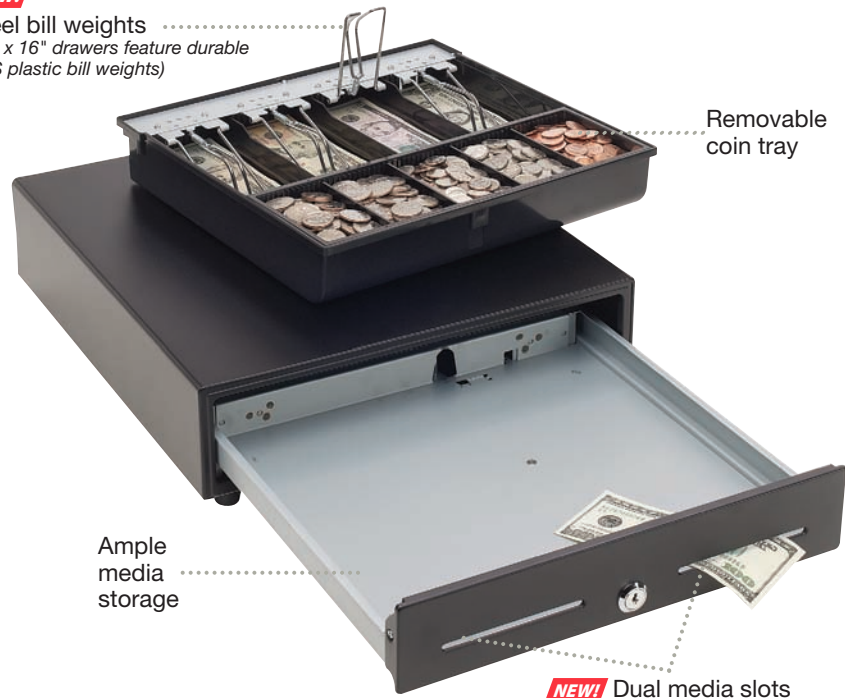

NEW! VAL-u Line® Series

Mobile and Small Cash Drawers

Perfect for mPOS and Small Space Applications

NEW! VAL-u Line Features:

- Dual media slots
- Sleek and contemporary white finish with stainless steel front; Black finish coordinates with other peripherals
- Robust steel bill weights (*not available on 16" x 16" models*)
- Touch-release manual drawers

Compact Cash Drawer

**One of the
smallest
Electronic
Cash Drawers
available!**

VAL-u Line® Cash Drawer Features

NEW!

Steel bill weights
(16" x 16" drawers feature durable
ABS plastic bill weights)

Removable
coin tray

Ample
media
storage

NEW! Dual media slots

The new Compact Cash Drawer has its own unique design.

Electronic, Printer-Driven Cash Drawers

**NEW
COLORS
AND
FEATURES!**

A

B

C

MMF-VL1616CE-04 (Black)
4 bill / 8 coins till
16"W x 16"D

MMF-VL1616USB-04 (Black)
USB, 5 bill / 8 coins till
16"W x 16"D

NEW! Mobile and Compact Cash Drawer

Electronic, printer-driven Compact Cash Drawer with enhanced transaction and customer communication capabilities. Combine them with the new MMF POS rotating and lockable Tablet Enclosures and Stands.