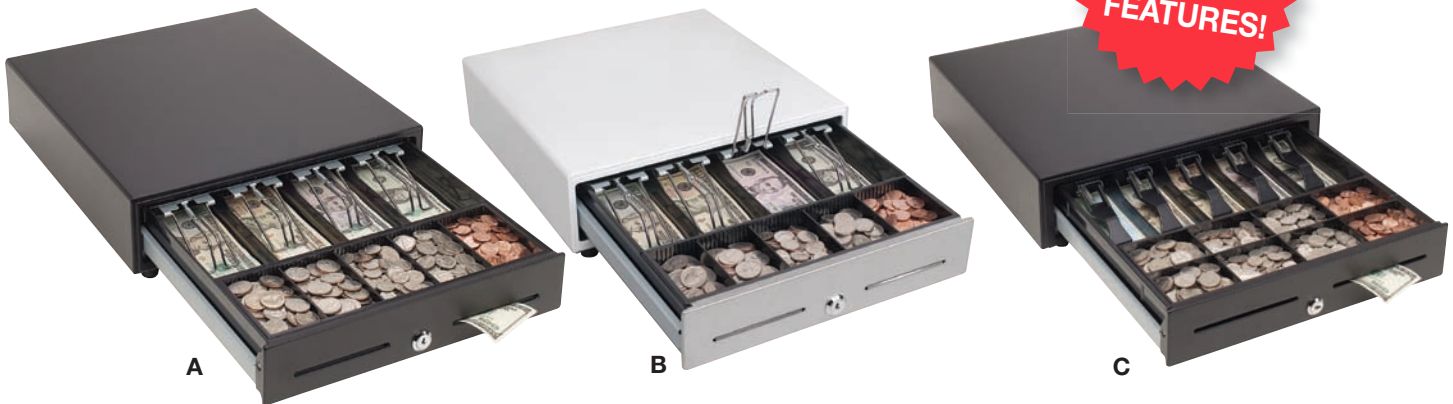

NEW! VAL-u Line® Series

Mobile and Small Cash Drawers

Perfect for mPOS and Small Space Applications

NEW! VAL-u Line Features:

- Dual media slots
- Sleek and contemporary white finish with stainless steel front; Black finish coordinates with other peripherals
- Robust steel bill weights (*not available on 16" x 16" models*)
- Touch-release manual drawers

Compact Cash Drawer

**One of the
smallest
Electronic
Cash Drawers
available!**

VAL-u Line® Cash Drawer Features

NEW!

Steel bill weights
(16" x 16" drawers feature durable
ABS plastic bill weights)

Removable
coin tray

Ample
media
storage

NEW! Dual media slots

The new Compact Cash Drawer has its own unique design.

Electronic, Printer-Driven Cash Drawers

**NEW
COLORS
AND
FEATURES!**

A

B

C

MMF-VL1616CE-04 (Black)
4 bill / 8 coins till
16"W x 16"D

MMF-VL1616USB-04 (Black)
USB, 5 bill / 8 coins till
16"W x 16"D

NEW! Mobile and Compact Cash Drawer

Electronic, printer-driven Compact Cash Drawer with enhanced transaction and customer communication capabilities. Combine them with the new MMF POS rotating and lockable Tablet Enclosures and Stands.